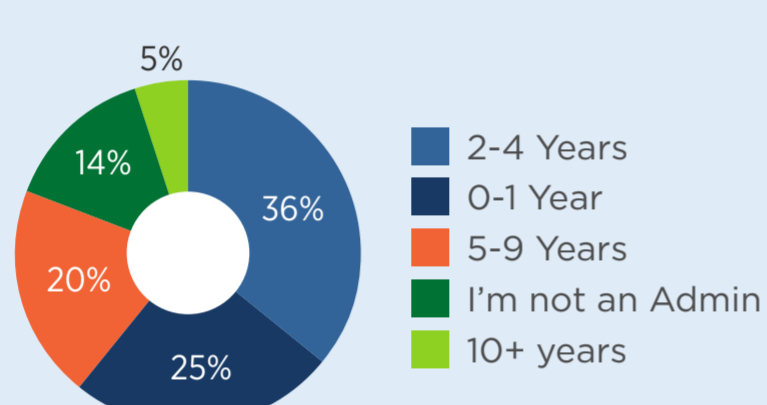

HOW LONG HAVE YOU BEEN A SALESFORCE ADMIN?

WHAT IS YOUR PROFESSIONAL BACKGROUND?