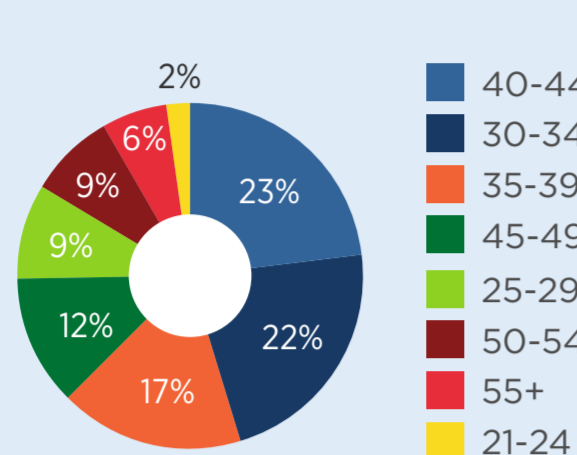

HOW OLD (OR YOUNG) ARE YOU?