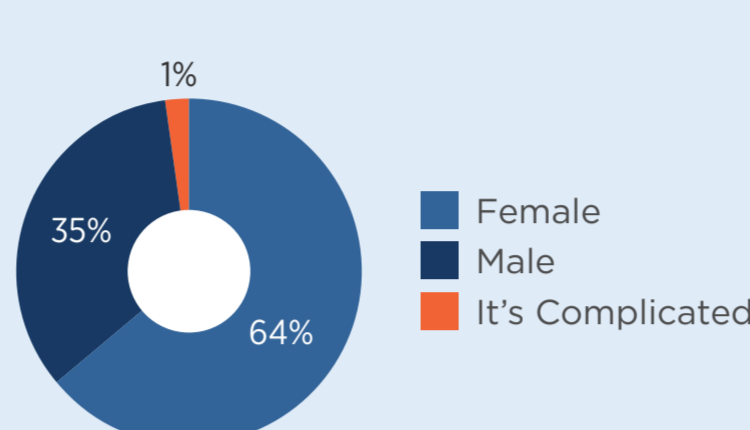

A SALESFORCE

selfie

Ever wonder what your fellow Salesforce admins and users are like? To find out, take a look at a family photo of the Salesforce community, created from the survey results of 300 admins and users.

This #SalesforceSelfie is a portrait of growing diversity and a passion for knowledge and learning.

Community Stats

The Salesforce family is made up of all kinds of people, and we're proud of it. **#SayCheese**

HOW OLD (OR YOUNG) ARE YOU?

HOW WOULD YOU DESCRIBE YOUR GENDER?

DO YOU IDENTIFY AS LGBT?

HIGHEST LEVEL OF EDUCATION COMPLETED

- Undergraduate / University / College / Community College - degree
- Graduate School - degree
- Undergraduate / University / College / Community College - no degree
- Graduate School - no degree
- Up to or including Secondary (High School, GED, or similar)
- Doctorate / Terminal degree - completed