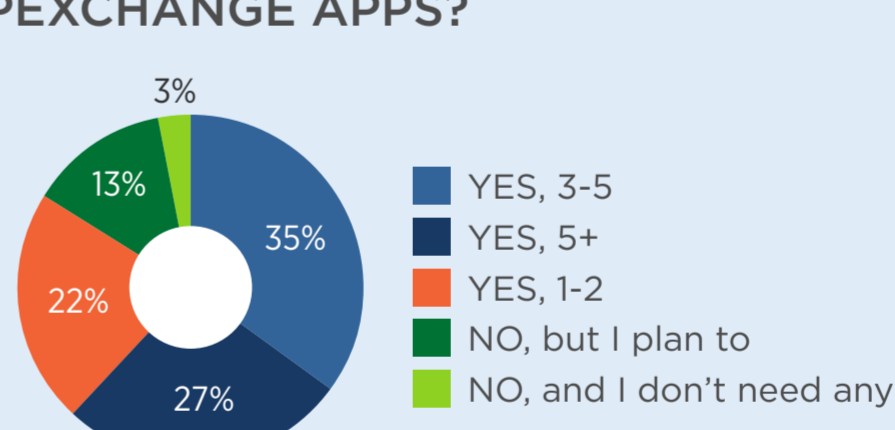

DO YOU USE APEXCHANGE APPS?

Community Quiz

We may be a community of #salesforcesmarties, but here are some things several admins and users may not know. **#SayWhat?**