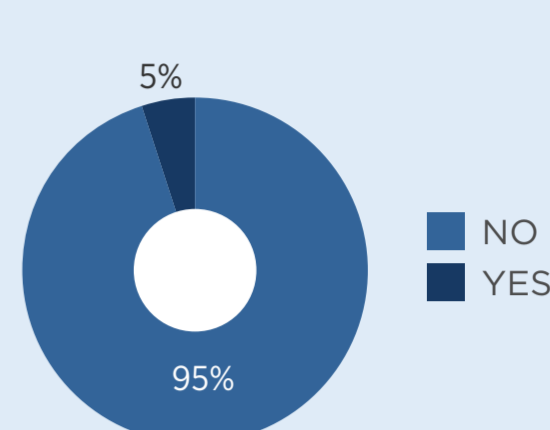

A SALESFORCE

selfie

Ever wonder what your fellow Salesforce admins and users are like? To find out, take a look at a family photo of the Salesforce community, created from the survey results of 300 admins and users.

This #SalesforceSelfie is a portrait of growing diversity and a passion for knowledge and learning.

Community Stats

The Salesforce family is made up of all kinds of people, and we're proud of it. **#SayCheese**

HOW OLD (OR YOUNG) ARE YOU?

HOW WOULD YOU DESCRIBE YOUR GENDER?

DO YOU IDENTIFY AS LGBT?

HIGHEST LEVEL OF EDUCATION COMPLETED

- Undergraduate / University / College / Community College - degree
- Graduate School - degree
- Undergraduate / University / College / Community College - no degree
- Graduate School - no degree
- Up to or including Secondary (High School, GED, or similar)
- Doctorate / Terminal degree - completed