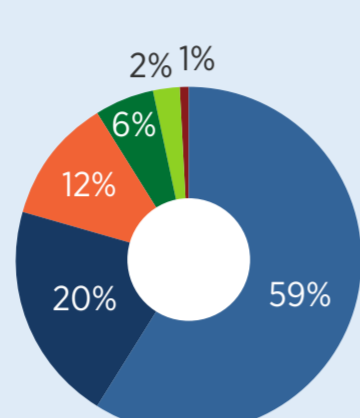

A SALESFORCE

selfie

Ever wonder what your fellow Salesforce admins and users are like? To find out, take a look at a family photo of the Salesforce community, created from the survey results of 300 admins and users.

This #SalesforceSelfie is a portrait of growing diversity and a passion for knowledge and learning.

Community Stats

The Salesforce family is made up of all kinds of people, and we're proud of it. **#SayCheese**

HOW OLD (OR YOUNG) ARE YOU?

HOW WOULD YOU DESCRIBE YOUR GENDER?

DO YOU IDENTIFY AS LGBT?

HIGHEST LEVEL OF EDUCATION COMPLETED

- Undergraduate / University / College / Community College - degree
- Graduate School - degree
- Undergraduate / University / College / Community College - no degree
- Graduate School - no degree
- Up to or including Secondary (High School, GED, or similar)
- Doctorate / Terminal degree - completed